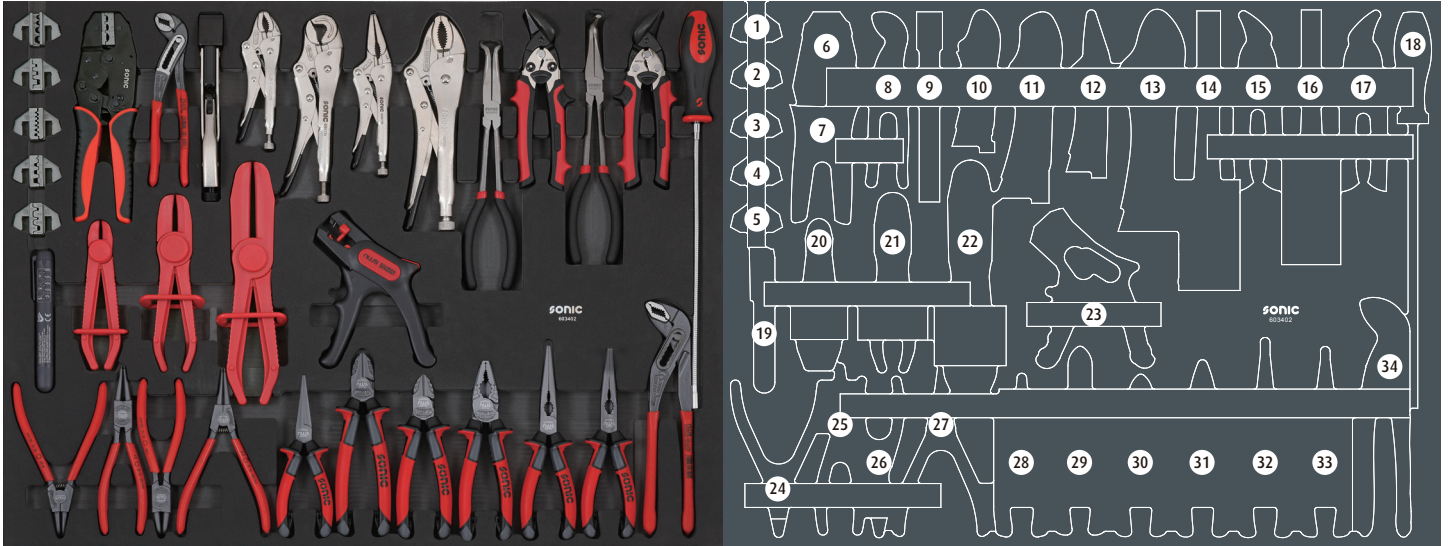

# 603402

	NO	Sonic NO	Size	Length	Q'ty
	1	81303	JAW B	34mm	
	2	81304	JAW C	34mm	
	3	81305	JAW D	34mm	
	4	81306	JAW F	34mm	
	5	81307	JAW H	34mm	
	6	81302	JAW A	34mm	
	7	81301		220mm	
	8	4351180	7"	180mm	
	9	44005		195mm	
	10	4382125		145mm	
	11	4391175		200mm	
	12	4381150		170mm	
	13	4380250	10"	230mm	
	14	4393003	11"	295mm	
	15	46703	11"	185mm	
	16	4333270	11"	257mm	
	17	46702		185mm	
	18	4820207		415mm	
	19	47023		50mm	

	NO	Sonic NO	Size	Length	Q'ty
	20	600308-1	1/8" - 5/16"	155mm	
	21	600308-2	1/2" - 3/4"	185mm	
	22	600308-3	3/4" - 2.1/2"	253mm	
	23	4471180	0.5-4mm	180mm	
	24	43613		167mm	
	25	43612		178mm	
	26	43614		167mm	
	27	43611		178mm	
	28	4322160	6"	170mm	
	29	4341190	8"	195mm	
	30	4341175	7"	170mm	
	31	4311175	7"	190mm	
	32	4321200	8"	200mm	
	33	4331200	8"	195mm	
	34	4351250	10"	250mm	