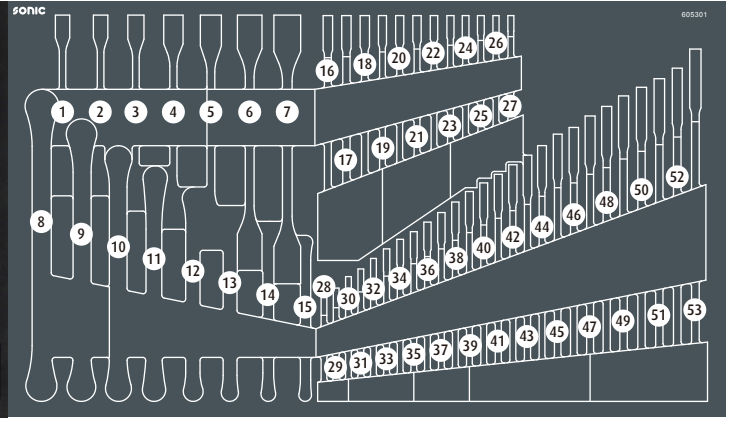

# 605301

	NO	Sonic NO	Size	Length	Q'ty
	1	4120607	6x7mm	184mm	
	2	4120809	8x9mm	180mm	
	3	4121011	10x11mm	200mm	
	4	4121213	12x13mm	220mm	
	5	4121415	14x15mm	242mm	
	6	4121617	16x17mm	260mm	
	7	4121819	18x19mm	275mm	
	8	4192022	20x22mm	318mm	
	9	4191819	18x19mm	292mm	
	10	4191617	16x17mm	260mm	
	11	4191415	14x15mm	239mm	
	12	4191213	12x13mm	217mm	
	13	4191011	10x11mm	198mm	
	14	4190809	8x9mm	183mm	
	15	4190607	6x7mm	168mm	
	16	4170219	19mm	247mm	
	17	4170218	18mm	239mm	
	18	4170217	17mm	232mm	
	19	4170216	16mm	216mm	
	20	4170215	15mm	200mm	
	21	4170214	14mm	189mm	
	22	4170213	13mm	180mm	
	23	4170212	12mm	174mm	
	24	4170211	11mm	168mm	
	25	4170210	10mm	159mm	
	26	4170209	9mm	143mm	
	27	4170208	8mm	136mm	
	28	41506	6mm	105mm	
	29	41507	7mm	115mm	
	30	41508	8mm	125mm	
	31	41509	9mm	135mm	
	32	41510	10mm	145mm	
	33	41511	11mm	155mm	
	34	41512	12mm	165mm	
	35	41513	13mm	175mm	
	36	41514	14mm	185mm	
	37	41515	15mm	195mm	
	38	41516	16mm	205mm	
	39	41517	17mm	215mm	
	40	41518	18mm	225mm	
	41	41519	19mm	235mm	
	42	41520	20mm	245mm	
	43	41521	21mm	255mm	

	NO	Sonic NO	Size	Length	Q'ty
	44	41522	22mm	265mm	
	45	41523	23mm	275mm	
	46	41524	24mm	285mm	
	47	41525	25mm	295mm	
	48	41526	26mm	305mm	
	49	41527	27mm	315mm	
	50	41528	28mm	325mm	
	51	41529	29mm	335mm	
	52	41530	30mm	345mm	
	53	41532	32mm	365mm	