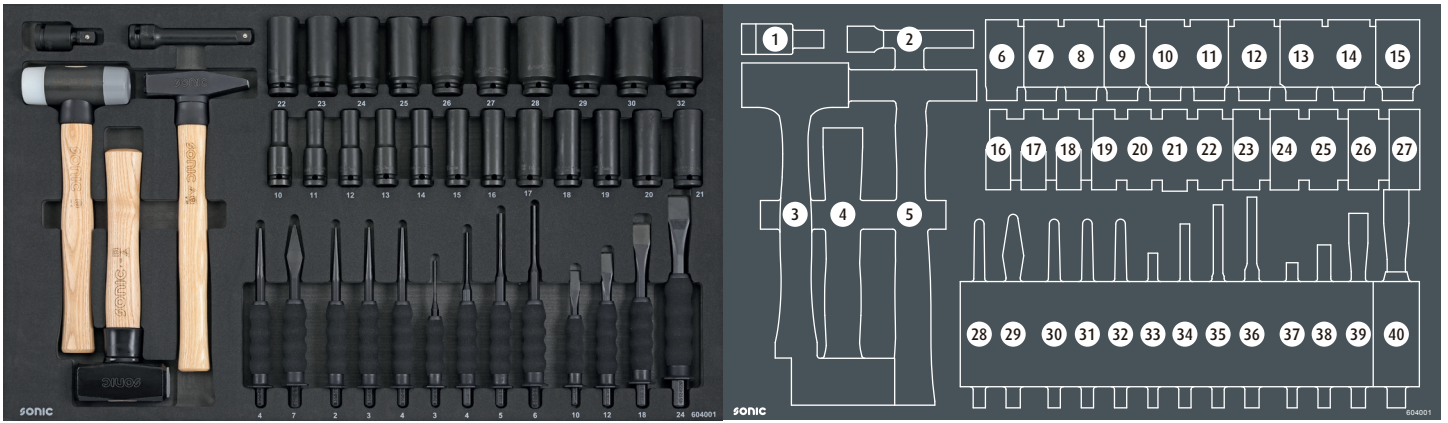

604001

	NO	Sonic NO	Size	Length	Q'ty
	1	73531	1/2"	60mm	
	2	7343125	1/2"	125mm	
	3	4620400	40mm	295mm	
	4	4631000	1000GR	260mm	
	5	4611400	400GR	310mm	
	6	3358522	22mm	78mm	
	7	3358523	23mm	78mm	
	8	3358524	24mm	78mm	
	9	3358525	25mm	78mm	
	10	3358526	26mm	78mm	
	11	3358527	27mm	78mm	
	12	3358528	28mm	78mm	
	13	3358529	29mm	78mm	
	14	3358530	30mm	78mm	
	15	3358532	32mm	78mm	
	16	3358510	10mm	78mm	
	17	3358511	11mm	78mm	
	18	3358512	12mm	78mm	
	19	3358513	13mm	78mm	
	20	3358514	14mm	78mm	
	21	3358515	15mm	78mm	
	22	3358516	16mm	78mm	
	23	3358517	17mm	78mm	
	24	3358518	18mm	78mm	
	25	3358519	19mm	78mm	
	26	3358520	20mm	78mm	
	27	3358521	21mm	78mm	
	28	4564185	4mm	185mm	
	29	4527190	7mm	190mm	
	30	4552185	2mm	185mm	
	31	4553185	3mm	185mm	
	32	4554185	4mm	185mm	
	33	4533150	3mm	150mm	
	34	4534180	4mm	180mm	
	35	4535200	5mm	200mm	
	36	4536210	6mm	210mm	

	NO	Sonic NO	Size	Length	Q'ty
	37	45110141	10mm	140mm	
	38	45112160	12mm	160mm	
	39	45118190	18mm	190mm	
	40	45124220	24mm	220mm	

*The inventory order list can also be found on our website under downloads at the specific article.