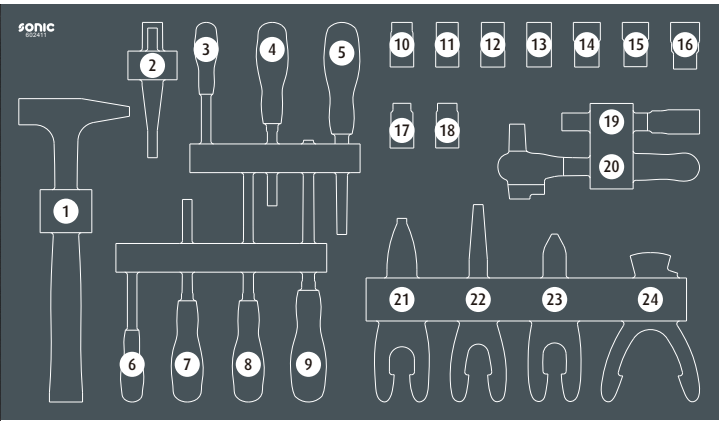

602411

	NO	Sonic NO	Size	Length	Q'ty
	1	4611400		310mm	
	2	47016		145mm	
	3	1610	PH.0	133mm	
	4	1611	PH.1	184mm	
	5	1612	PH.2	215mm	
	6	16325	2.5mm	148mm	
	7	16304	4mm	204mm	
	8	16355	5.5mm	229mm	
	9	16365	6.5mm	265mm	
	10	4813911	11mm	45mm	
	11	4813912	12mm	45mm	
	12	4813913	13mm	45mm	
	13	4813914	14mm	45mm	
	14	4813915	15mm	45mm	
	15	4813916	16mm	45mm	
	16	4813917	17mm	45mm	
	17	4813908	8mm	45mm	
	18	4813910	10mm	45mm	
	19	4813902	3/8"	140mm	
	20	4813901	3/8"	210mm	
	21	4312180	7"	185mm	
	22	4322200	8"	205mm	
	23	4342160	6"	165mm	
	24	4472160	6"	160mm	