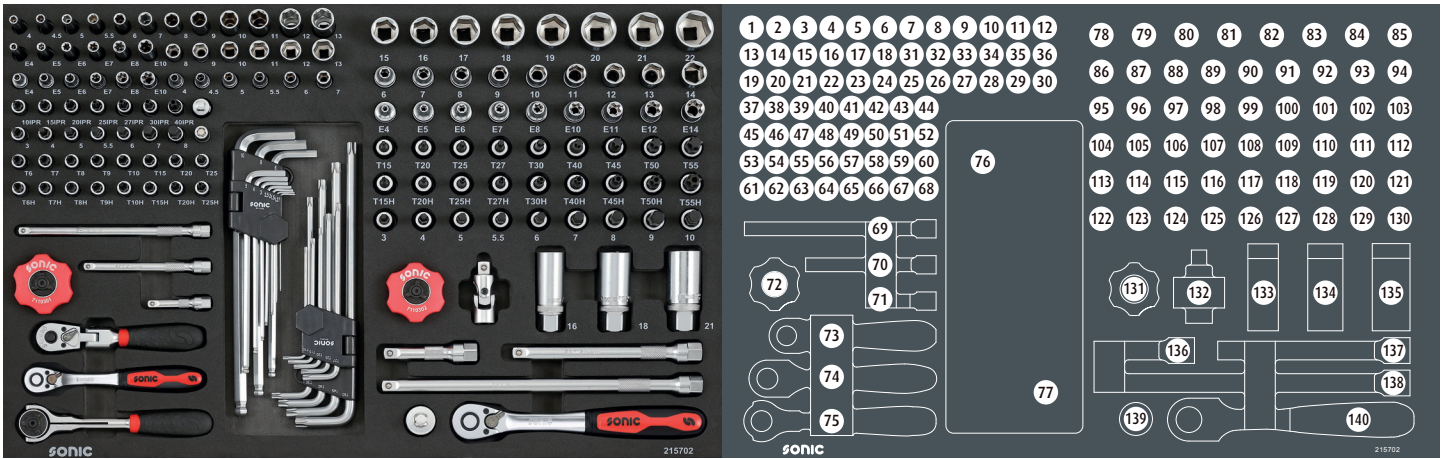

215702

	NO	Sonic NO	Size	Length	Q'ty
	1	2155004	4mm	50mm	
	2	21550045	4.5mm	50mm	
	3	2155005	5mm	50mm	
	4	21550055	5.5mm	50mm	
	5	2155006	6mm	50mm	
	6	2155007	7mm	50mm	
	7	2155008	8mm	50mm	
	8	2155009	9mm	50mm	
	9	2155010	10mm	50mm	
	10	2155011	11mm	50mm	
	11	2155012	12mm	50mm	
	12	2155013	13mm	50mm	
	13	2165004	E4	50mm	
	14	2165005	E5	50mm	
	15	2165006	E6	50mm	
	16	2165007	E7	50mm	
	17	2165008	E8	50mm	
	18	2165010	E10	50mm	
	19	21604	E4	25mm	
	20	21605	E5	25mm	
	21	21606	E6	25mm	
	22	21607	E7	25mm	
	23	21608	E8	25mm	
	24	21610	E10	25mm	
	25	21504	4mm	25mm	
	26	21545	4.5mm	25mm	
	27	21505	5mm	25mm	
	28	21555	5.5mm	25mm	
	29	21506	6mm	25mm	
	30	21507	7mm	25mm	
	31	21508	8mm	25mm	
	32	21509	9mm	25mm	
	33	21510	10mm	25mm	
	34	21511	11mm	25mm	
	35	21512	12mm	25mm	
	36	21513	13mm	25mm	
	37	8153710	10IPR	37mm	
	38	8153715	15IPR	37mm	
	39	8153720	20IPR	37mm	
	40	8153725	25IPR	37mm	
	41	8153727	27IPR	37mm	
	42	8153730	30IPR	37mm	

	NO	Sonic NO	Size	Length	Q'ty
	43	8153740	40IPR	37mm	
	44	71511	1/4"	37mm	
	45	8143703	3mm	37mm	
	46	8143704	4mm	37mm	
	47	8143705	5mm	37mm	
	48	81437055	5.5mm	37mm	
	49	8143706	6mm	37mm	
	50	8143707	7mm	37mm	
	51	8143708	8mm	37mm	
	52	72225	1/4"	25mm	
	53	8163706	T6	37mm	
	54	8163707	T7	37mm	
	55	8163708	T8	37mm	
	56	8163709	T9	37mm	
	57	8163710	T10	37mm	
	58	8163715	T15	37mm	
	59	8163720	T20	37mm	
	60	8163725	T25	37mm	
	61	8173706	T6H	37mm	
	62	8173707	T7H	37mm	
	63	8173709	T9H	37mm	
	64	8173708	T8H	37mm	
	65	8173710	T10H	37mm	
	66	8173715	T15H	37mm	
	67	8173720	T20H	37mm	
	68	8173725	T25H	37mm	
	69	7141150	1/4"	150mm	
	70	7141100	1/4"	100mm	
	71	7141050	1/4"	50mm	
	72	7110301	1/4"	25mm	
	73	7110101	1/4"	133mm	
	74	7121501	1/4"	148mm	
	75	7110201	1/4"	150mm	
	76	601008	1.27, 1.5, 2, 2.5, 3, 4, 5, 6, 8, 10		

*The inventory order list can also be found on our website under downloads at the specific article.