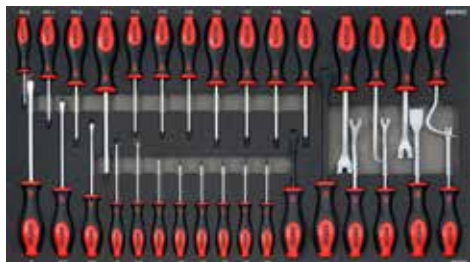

S14 **TOOLS** **533** PCS

A ADVANCED

S14 toolbox

L

1X 745 X 435MM

Art. no. 753308

S14 toolbox 8 drawers filled with **533-PCS** tools

Set 605301 contains reversible ratcheting wrenches

The S14 is equipped with deeper drawers. The inlay will be complemented by a spacer to fill up the drawer.

1 603202

2 221201

3 308401

4 605301

5 604801

6 602204

7 604202