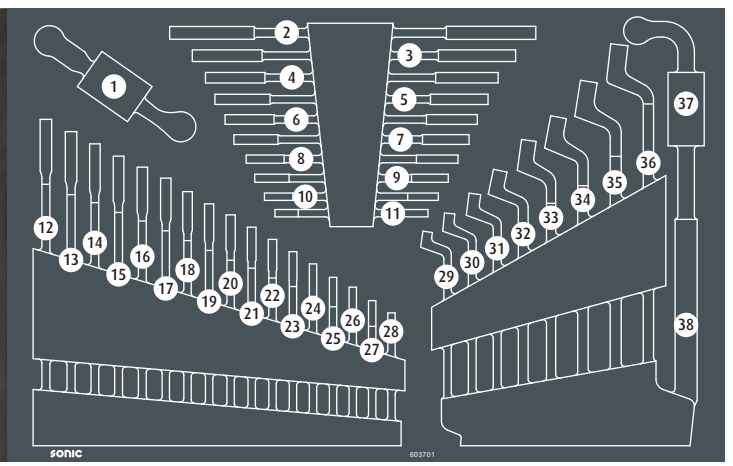

603701

	NO	Sonic NO	Size	Length	Q'ty
	1	40811	11mm	148mm	
	2	4143032	30X32mm	298mm	
	3	4142427	24X27mm	263mm	
	4	4142022	20x22mm	237mm	
	5	4141819	18x19mm	221mm	
	6	4141617	16x17mm	204mm	
	7	4141415	14x15mm	190mm	
	8	4141213	12x13mm	172mm	
	9	4141011	10x11mm	156mm	
	10	4140809	8x9mm	140mm	
	11	4140607	6x7mm	123mm	
	12	41522	22mm	265mm	
	13	41521	21mm	255mm	
	14	41520	20mm	245mm	
	15	41519	19mm	235mm	
	16	41518	18mm	225mm	
	17	41517	17mm	215mm	
	18	41516	16mm	205mm	
	19	41515	15mm	195mm	
	20	41514	14mm	185mm	
	21	41513	13mm	175mm	
	22	41512	12mm	165mm	
	23	41511	11mm	155mm	
	24	41510	10mm	145mm	
	25	41509	9mm	135mm	
	26	41508	8mm	125mm	
	27	41507	7mm	115mm	
	28	41506	6mm	105mm	
	29	4190607	6x7mm	168mm	
	30	4190809	8x9mm	183mm	
	31	4191011	10x11mm	198mm	
	32	4191213	12x13mm	217mm	
	33	4191415	14x15mm	239mm	
	34	4191617	16x17mm	260mm	
	35	4191819	18x19mm	292mm	
	36	4192022	20x22mm	318mm	
	37	4200113	13mm	160mm	
	38	4821105		142mm	