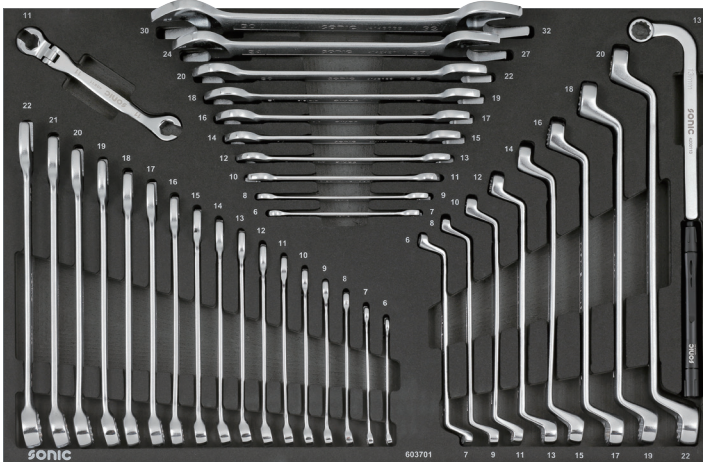

603701

	NO	Sonic NO	Size	Length	Q'ty
	1	40811	11mm	148mm	
	2	4143032	30X32mm	298mm	
	3	4142427	24X27mm	263mm	
	4	4142022	20x22mm	237mm	
	5	4141819	18x19mm	221mm	
	6	4141617	16x17mm	204mm	
	7	4141415	14x15mm	190mm	
	8	4141213	12x13mm	172mm	
	9	4141011	10x11mm	156mm	
	10	4140809	8x9mm	140mm	
	11	4140607	6x7mm	123mm	
	12	41522	22mm	265mm	
	13	41521	21mm	255mm	
	14	41520	20mm	245mm	
	15	41519	19mm	235mm	
	16	41518	18mm	225mm	
	17	41517	17mm	215mm	
	18	41516	16mm	205mm	
	19	41515	15mm	195mm	
	20	41514	14mm	185mm	
	21	41513	13mm	175mm	
	22	41512	12mm	165mm	
	23	41511	11mm	155mm	
	24	41510	10mm	145mm	
	25	41509	9mm	135mm	
	26	41508	8mm	125mm	
	27	41507	7mm	115mm	
	28	41506	6mm	105mm	
	29	4190607	6x7mm	168mm	
	30	4190809	8x9mm	183mm	
	31	4191011	10x11mm	198mm	
	32	4191213	12x13mm	217mm	
	33	4191415	14x15mm	239mm	
	34	4191617	16x17mm	260mm	
	35	4191819	18x19mm	292mm	
	36	4192022	20x22mm	318mm	
	37	4200113	13mm	160mm	
	38	4821105		142mm	