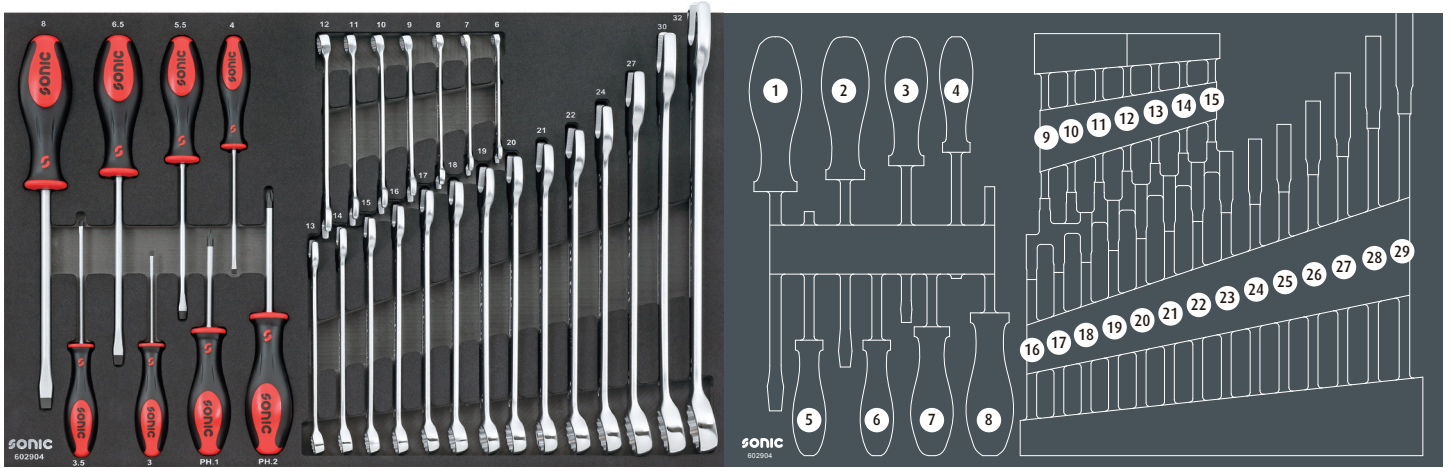

602904

	NO	Sonic NO	Size	Length	Q'ty
	1	13308	8mm	299mm	
	2	13365	6.5mm	265mm	
	3	13355	5.5mm	228mm	
	4	13304	4mm	192mm	
	5	13335	3.5mm	192mm	
	6	13303	3mm	167mm	
	7	1311	PH.1	183mm	
	8	1312	PH.2	215mm	
	9	41512	12mm	165mm	
	10	41511	11mm	155mm	
	11	41510	10mm	145mm	
	12	41509	9mm	135mm	
	13	41508	8mm	125mm	
	14	41507	7mm	115mm	
	15	41506	6mm	105mm	
	16	41513	13mm	175mm	
	17	41514	14mm	185mm	
	18	41515	15mm	195mm	
	19	41516	16mm	205mm	
	20	41517	17mm	215mm	
	21	41518	18mm	225mm	
	22	41519	19mm	235mm	
	23	41520	20mm	245mm	
	24	41521	21mm	255mm	
	25	41522	22mm	265mm	
	26	41524	24mm	285mm	
	27	41527	27mm	315mm	
	28	41530	30mm	345mm	
	29	41532	32mm	365mm	