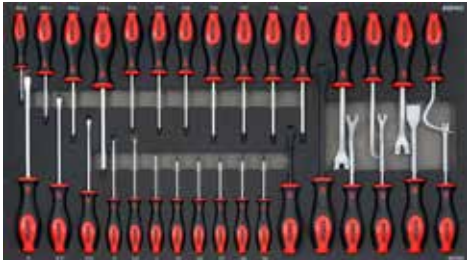

S11 toolbox

L
1X 745 X 435MM

- Art. no. 746911
- Art. no. 746917
- Art. no. 746918
- Art. no. 746920

Set 605301 contains reversible ratcheting wrenches

S11 toolbox 7 drawers filled with **469-PCS** tools

1 603202

2 221201

3 308401

4 605301

5 602204

6 604201

7 602411