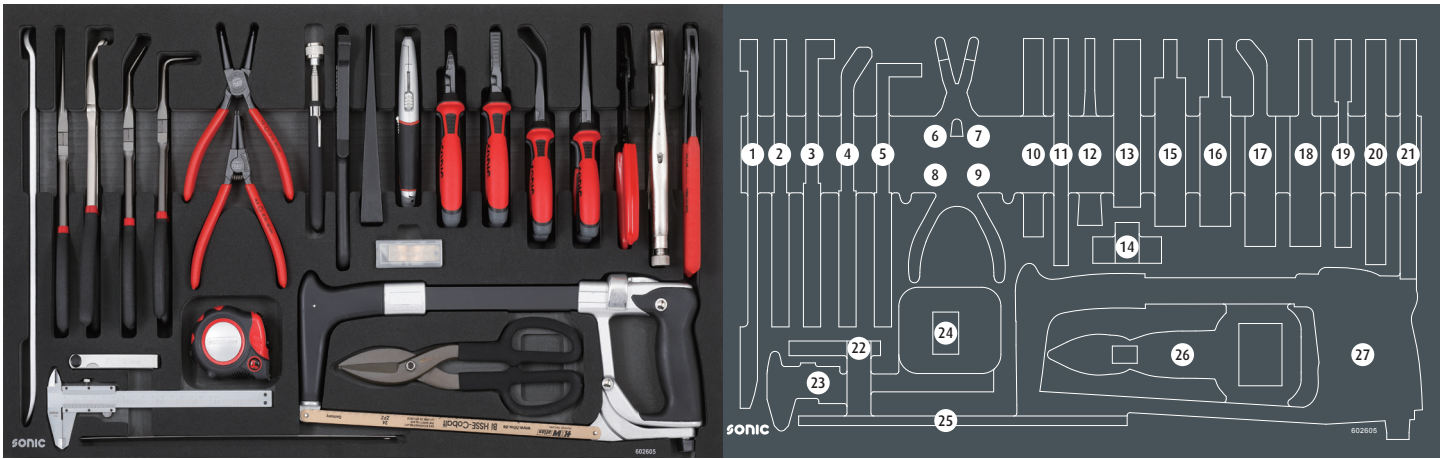

# 602605

	NO	Sonic NO	Size	Length	Q'ty
	1	48212380		380mm	
	2	4323275	11"	284mm	
	3	4393002	11"	291mm	
	4	4333275	11"	275mm	
	5	4333270	11"	257mm	
	6	43612		178mm	
	7	43614		167mm	
	8	43611		178mm	
	9	43613		167mm	
	10	4820110		195-770mm	
	11	4811254		225mm	
	12	4821301	190X30mm	190mm	
	13	46807		164mm	
	14	46807-1		68mm	
	15	4341175	7"	170mm	
	16	4311175	7"	190mm	
	17	4331200	8"	195mm	
	18	4321200	8"	200mm	
	19	4471250	10"	215mm	
	20	4380250	10"	230mm	
	21	4351250	10"	250mm	

	NO	Sonic NO	Size	Length	Q'ty
	22	47002		92mm	
	23	47003	150mm	230mm	
	24	47013	5M	81mm	
	25	47004	300mm	330mm	
	26	46701		262mm	
	27	46601		415mm	