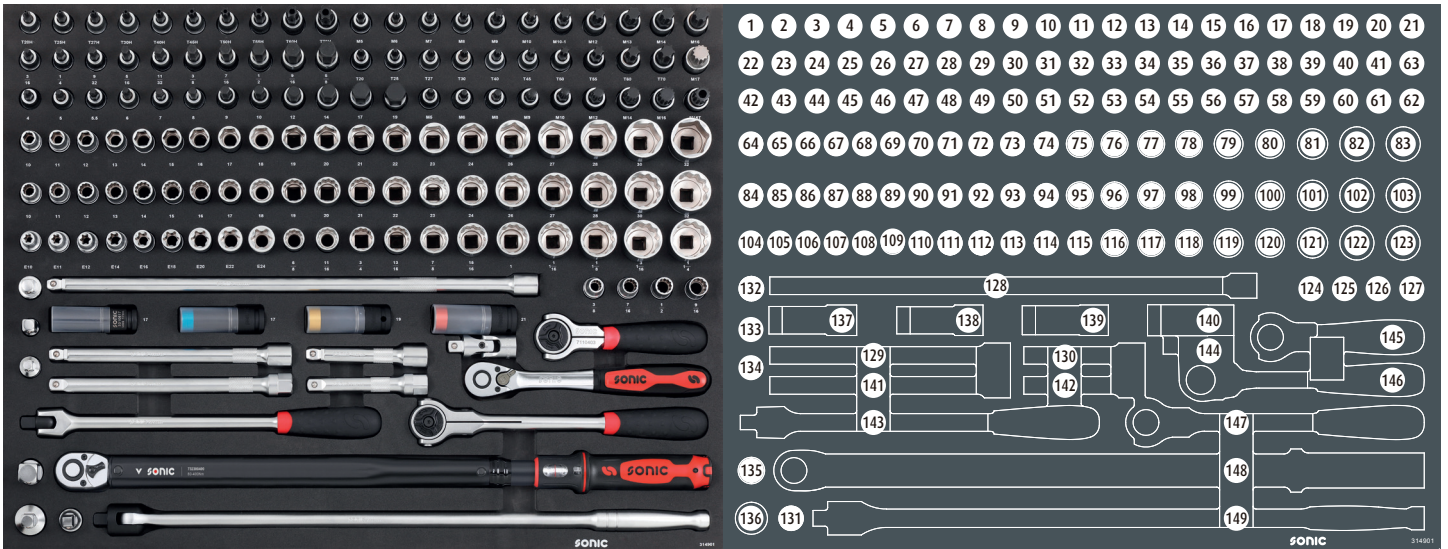

314901

	NO	Sonic NO	Size	Length	Q'ty
	1	83706220	T20H	62mm	
	2	83706225	T25H	62mm	
	3	83706227	T27H	62mm	
	4	83706230	T30H	62mm	
	5	83706240	T40H	62mm	
	6	83706245	T45H	62mm	
	7	83706250	T50H	62mm	
	8	83706255	T55H	62mm	
	9	83706260	T60H	62mm	
	10	83706270	T70H	62mm	
	11	83906205	M5	62mm	
	12	83906206	M6	62mm	
	13	83906207	M7	62mm	
	14	83906208	M8	62mm	
	15	83906209	M9	62mm	
	16	83906210	M10	62mm	
	17	83906211	M10-1	62mm	
	18	83906212	M12	62mm	
	19	83906213	M13	62mm	
	20	83906214	M14	62mm	
	21	83906216	M16	62mm	
	22	834106205	3/16"	62mm	
	23	834106206	1/4"	62mm	
	24	834106207	9/32"	62mm	
	25	834106208	5/16"	62mm	
	26	834106209	11/32"	62mm	
	27	834106210	3/8"	62mm	
	28	834106212	7/16"	62mm	
	29	834106213	1/2"	62mm	
	30	834106214	9/16"	62mm	
	31	834106217	5/8"	62mm	
	32	83606220	T20	62mm	
	33	83606225	T25	62mm	
	34	83606227	T27	62mm	
	35	83606230	T30	62mm	
	36	83606240	T40	62mm	
	37	83606245	T45	62mm	
	38	83606250	T50	62mm	
	39	83606255	T55	62mm	

	NO	Sonic NO	Size	Length	Q'ty
	40	83606260	T60	62mm	
	41	83606270	T70	62mm	
	42	83406204	4mm	62mm	
	43	83406205	5mm	62mm	
	44	83406255	5.5mm	62mm	
	45	83406206	6mm	62mm	
	46	83406207	7mm	62mm	
	47	83406208	8mm	62mm	
	48	83406209	9mm	62mm	
	49	83406210	10mm	62mm	
	50	83406212	12mm	62mm	
	51	83406214	14mm	62mm	
	52	83406217	17mm	62mm	
	53	83406219	19mm	62mm	
	54	83806205	M5	62mm	
	55	83806206	M6	62mm	
	56	83806208	M8	62mm	
	57	83806209	M9	62mm	
	58	83806210	M10	62mm	
	59	83806212	M12	62mm	
	60	83806214	M14	62mm	
	61	83806216	M16	62mm	
	62	83806216T	M16T	62mm	
	63	83805517	M17	55mm	
	64	23510	10mm	38mm	
	65	23511	11mm	38mm	
	66	23512	12mm	38mm	
	67	23513	13mm	38mm	
	68	23514	14mm	38mm	
	69	23515	15mm	38mm	
	70	23516	16mm	38mm	
	71	23517	17mm	38mm	
	72	23518	18mm	38mm	
	73	23519	19mm	38mm	
	74	23520	20mm	38mm	

*The inventory order list can also be found on our website under downloads at the specific article.