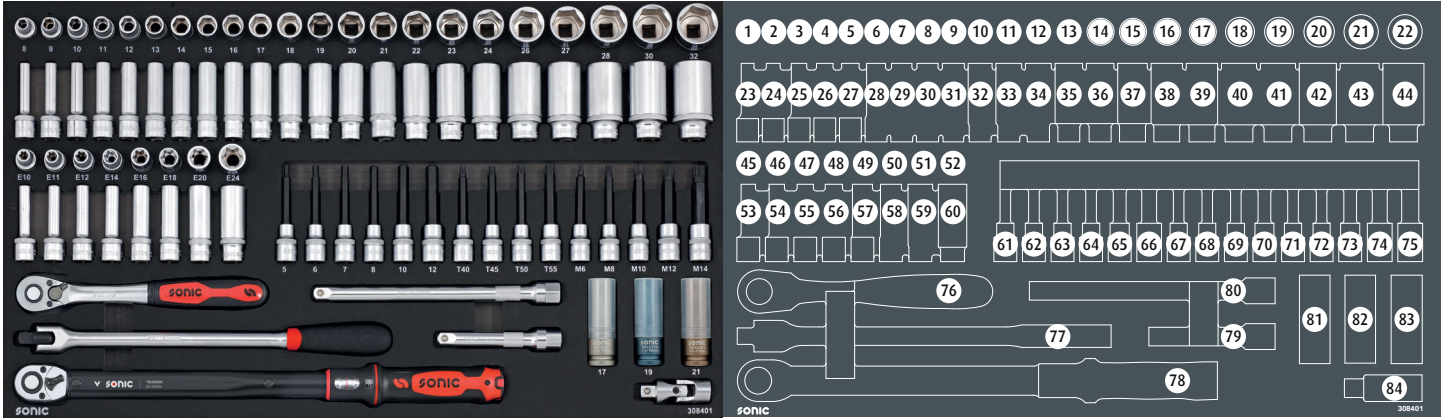

# 308401

	NO	Sonic NO	Size	Length	Q'ty
	1	23508	8mm	38mm	
	2	23509	9mm	38mm	
	3	23510	10mm	38mm	
	4	23511	11mm	38mm	
	5	23512	12mm	38mm	
	6	23513	13mm	38mm	
	7	23514	14mm	38mm	
	8	23515	15mm	38mm	
	9	23516	16mm	38mm	
	10	23517	17mm	38mm	
	11	23518	18mm	38mm	
	12	23519	19mm	38mm	
	13	23520	20mm	38mm	
	14	23521	21mm	38mm	
	15	23522	22mm	38mm	
	16	23523	23mm	38mm	
	17	23524	24mm	38mm	
	18	23526	26mm	42mm	
	19	23527	27mm	42mm	
	20	23528	28mm	43mm	
	21	23530	30mm	43mm	
	22	23532	32mm	43mm	
	23	2357708	8mm	77mm	
	24	2357709	9mm	77mm	
	25	2357710	10mm	77mm	
	26	2357711	11mm	77mm	
	27	2357712	12mm	77mm	
	28	2357713	13mm	77mm	
	29	2357714	14mm	77mm	
	30	2357715	15mm	77mm	
	31	2357716	16mm	77mm	
	32	2357717	17mm	77mm	
	33	2357718	18mm	77mm	
	34	2357719	19mm	77mm	
	35	2357720	20mm	77mm	
	36	2357721	21mm	77mm	
	37	2357722	22mm	77mm	
	38	2357723	23mm	77mm	
	39	2357724	24mm	77mm	
	40	2357726	26mm	77mm	
	41	2357727	27mm	77mm	
	42	2357728	28mm	77mm	
	43	2357730	30mm	77mm	

\*The inventory order list can also be found on our website under downloads at the specific article.

**308401**

	NO	Sonic NO	Size	Length	Q'ty
	84	71531	1/2"	70mm	