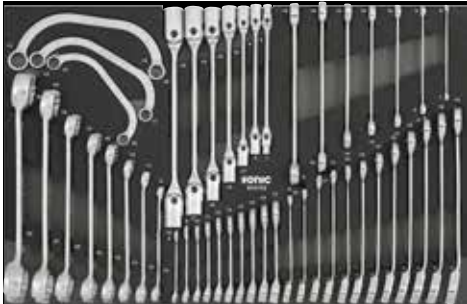

S9 toolbox

M
1X 570 X 370MM

Art. no. 746031

S9 toolbox 8 drawers filled with **460-PCS** tools

HEAVY DUTY

4 604702