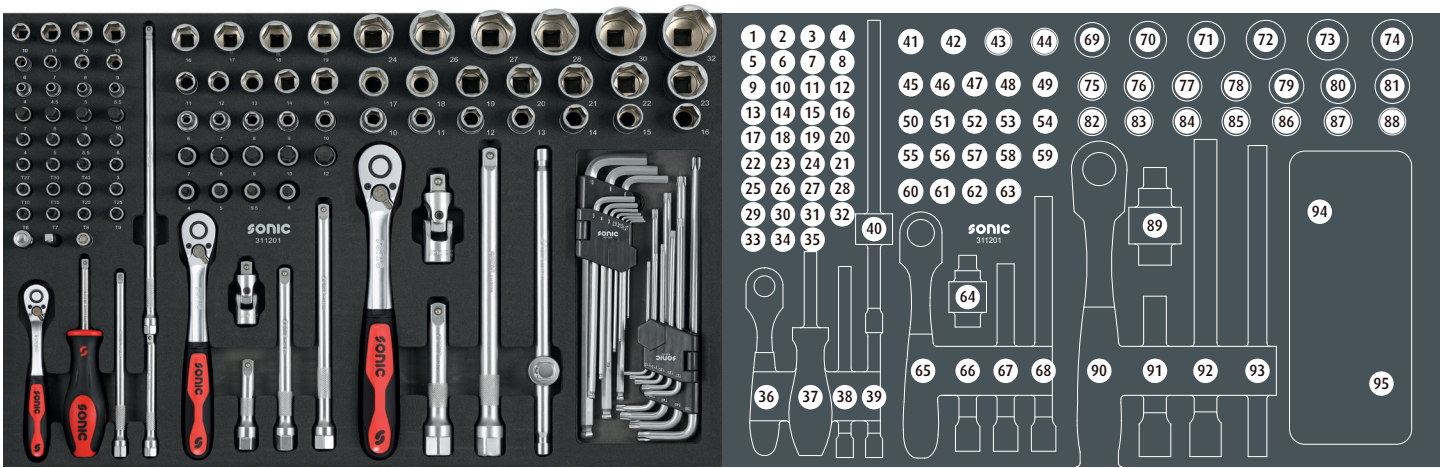

311201

	NO	Sonic NO	Size	Length	Q'ty
	1	21510	10mm	25mm	
	2	21511	11mm	25mm	
	3	21512	12mm	25mm	
	4	21513	13mm	25mm	
	5	21506	6mm	25mm	
	6	21507	7mm	25mm	
	7	21508	8mm	25mm	
	8	21509	9mm	25mm	
	9	21504	4mm	25mm	
	10	21545	4.5mm	25mm	
	11	21505	5mm	25mm	
	12	21555	5.5mm	25mm	
	13	8143707	7mm	37mm	
	14	8143708	8mm	37mm	
	15	8143709	9mm	37mm	
	16	8143710	10mm	37mm	
	17	8143704	4mm	37mm	
	18	8143705	5mm	37mm	
	19	81437055	5.5mm	37mm	
	20	8143706	6mm	37mm	
	21	8143703	3mm	37mm	
	22	8163727	T27	37mm	
	23	8163730	T30	37mm	
	24	8163740	T40	37mm	
	25	8163710	T10	37mm	
	26	8163715	T15	37mm	
	27	8163720	T20	37mm	
	28	8163725	T25	37mm	
	29	8163706	T6	37mm	
	30	8163707	T7	37mm	
	31	8163708	T8	37mm	
	32	8163709	T9	37mm	
	33	71511	1/4"	37mm	
	34	7141050	1/4"	50mm	
	35	72225	1/4"	25mm	
	36	7121501	1/4"	148mm	
	37	72402	1/4"	150mm	

	NO	Sonic NO	Size	Length	Q'ty
	38	7141150	1/4"	150mm	
	39	7141100	1/4"	100mm	
	40	7261250	1/4"	250mm	
	41	22516	16mm	28mm	
	42	22517	17mm	30mm	
	43	22518	18mm	30mm	
	44	22519	19mm	30mm	
	45	22511	11mm	28mm	
	46	22512	12mm	28mm	
	47	22513	13mm	28mm	
	48	22514	14mm	28mm	
	49	22515	15mm	28mm	
	50	22506	6mm	28mm	
	51	22507	7mm	28mm	
	52	22508	8mm	28mm	
	53	22509	9mm	28mm	
	54	22510	10mm	28mm	
	55	8244807	7mm	48mm	
	56	8244808	8mm	48mm	
	57	8244809	9mm	48mm	
	58	8244810	10mm	48mm	
	59	8244812	12mm	48mm	
	60	8244804	4mm	48mm	
	61	8244805	5mm	48mm	
	62	82448055	5.5mm	48mm	
	63	8244806	6mm	48mm	
	64	71521	3/8"	52mm	
	65	7121502	3/8"	197mm	
	66	7142075	3/8"	75mm	
	67	7142150	3/8"	150mm	
	68	7142200	3/8"	200mm	
	69	23524	24mm	38mm	
	70	23526	26mm	42mm	
	71	23527	27mm	42mm	
	72	23528	28mm	43mm	
	73	23530	30mm	43mm	
	74	23532	32mm	43mm	
	75	23517	17mm	38mm	
	76	23518	18mm	38mm	

*The inventory order list can also be found on our website under downloads at the specific article.