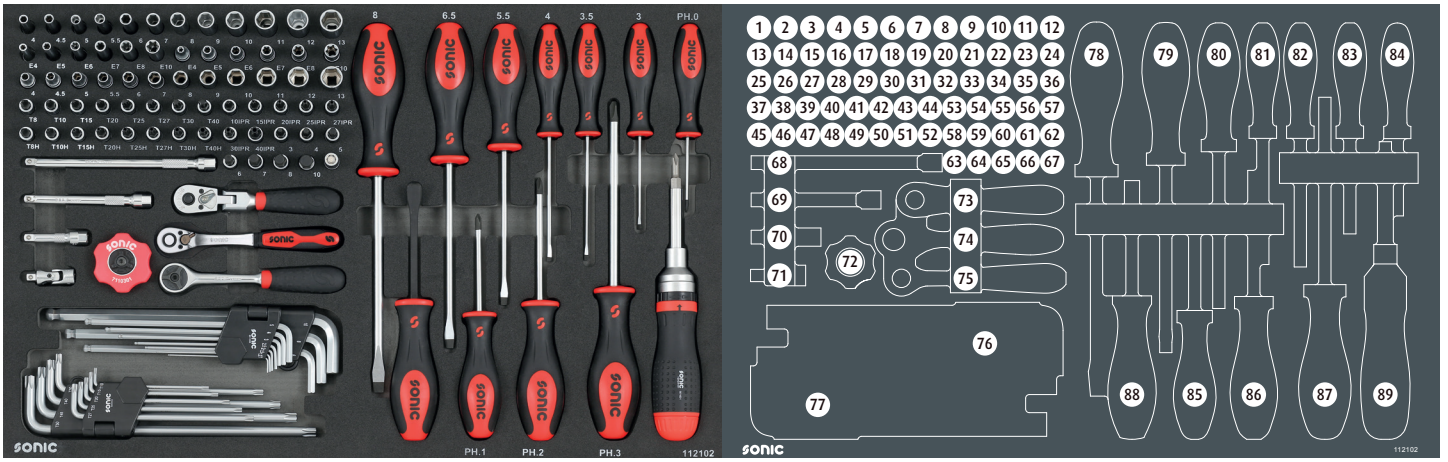

112102

	NO	Sonic NO	Size	Length	Q'ty
	1	2155004	4mm	50mm	
	2	21550045	4.5mm	50mm	
	3	2155005	5mm	50mm	
	4	21550055	5.5mm	50mm	
	5	2155006	6mm	50mm	
	6	2155007	7mm	50mm	
	7	2155008	8mm	50mm	
	8	2155009	9mm	50mm	
	9	2155010	10mm	50mm	
	10	2155011	11mm	50mm	
	11	2155012	12mm	50mm	
	12	2155013	13mm	50mm	
	13	2165004	E4	50mm	
	14	2165005	E5	50mm	
	15	2165006	E6	50mm	
	16	2165007	E7	50mm	
	17	2165008	E8	50mm	
	18	2165010	E10	50mm	
	19	21604	E4	25mm	
	20	21605	E5	25mm	
	21	21606	E6	25mm	
	22	21607	E7	25mm	
	23	21608	E8	25mm	
	24	21610	E10	25mm	
	25	21504	4mm	25mm	
	26	21545	4.5mm	25mm	
	27	21505	5mm	25mm	
	28	21555	5.5mm	25mm	
	29	21506	6mm	25mm	
	30	21507	7mm	25mm	
	31	21508	8mm	25mm	
	32	21509	9mm	25mm	
	33	21510	10mm	25mm	
	34	21511	11mm	25mm	
	35	21512	12mm	25mm	
	36	21513	13mm	25mm	
	37	8163708	T8	37mm	
	38	8163710	T10	37mm	
	39	8163715	T15	37mm	
	40	8163720	T20	37mm	
	41	8163725	T25	37mm	
	42	8163727	T27	37mm	

	NO	Sonic NO	Size	Length	Q'ty
	43	8163730	T30	37mm	
	44	8163740	T40	37mm	
	45	8173708	T8H	37mm	
	46	8173710	T10H	37mm	
	47	8173715	T15H	37mm	
	48	8173720	T20H	37mm	
	49	8173725	T25H	37mm	
	50	8173727	T27H	37mm	
	51	8173730	T30H	37mm	
	52	8173740	T40H	37mm	
	53	8153710	10IPR	37mm	
	54	8153715	15IPR	37mm	
	55	8153720	20IPR	37mm	
	56	8153725	25IPR	37mm	
	57	8153727	27IPR	37mm	
	58	8153730	30IPR	37mm	
	59	8153740	40IPR	37mm	
	60	8143703	3mm	37mm	
	61	8143704	4mm	37mm	
	62	8143705	5mm	37mm	
	63	8143706	6mm	37mm	
	64	8143707	7mm	37mm	
	65	8143708	8mm	37mm	
	66	8143710	10mm	37mm	
	67	72225	1/4"	25mm	
	68	7141150	1/4"	150mm	
	69	7141100	1/4"	100mm	
	70	7141050	1/4"	50mm	
	71	71511	1/4"	37mm	
	72	7110301	1/4"	25mm	
	73	7110101	1/4"	133mm	
	74	7121501	1/4"	148mm	
	75	7120701	1/4"	145mm	
	76	601008	1.27, 1.5, 2, 2.5, 3, 4, 5, 6, 8, 10		

*The inventory order list can also be found on our website under downloads at the specific article.